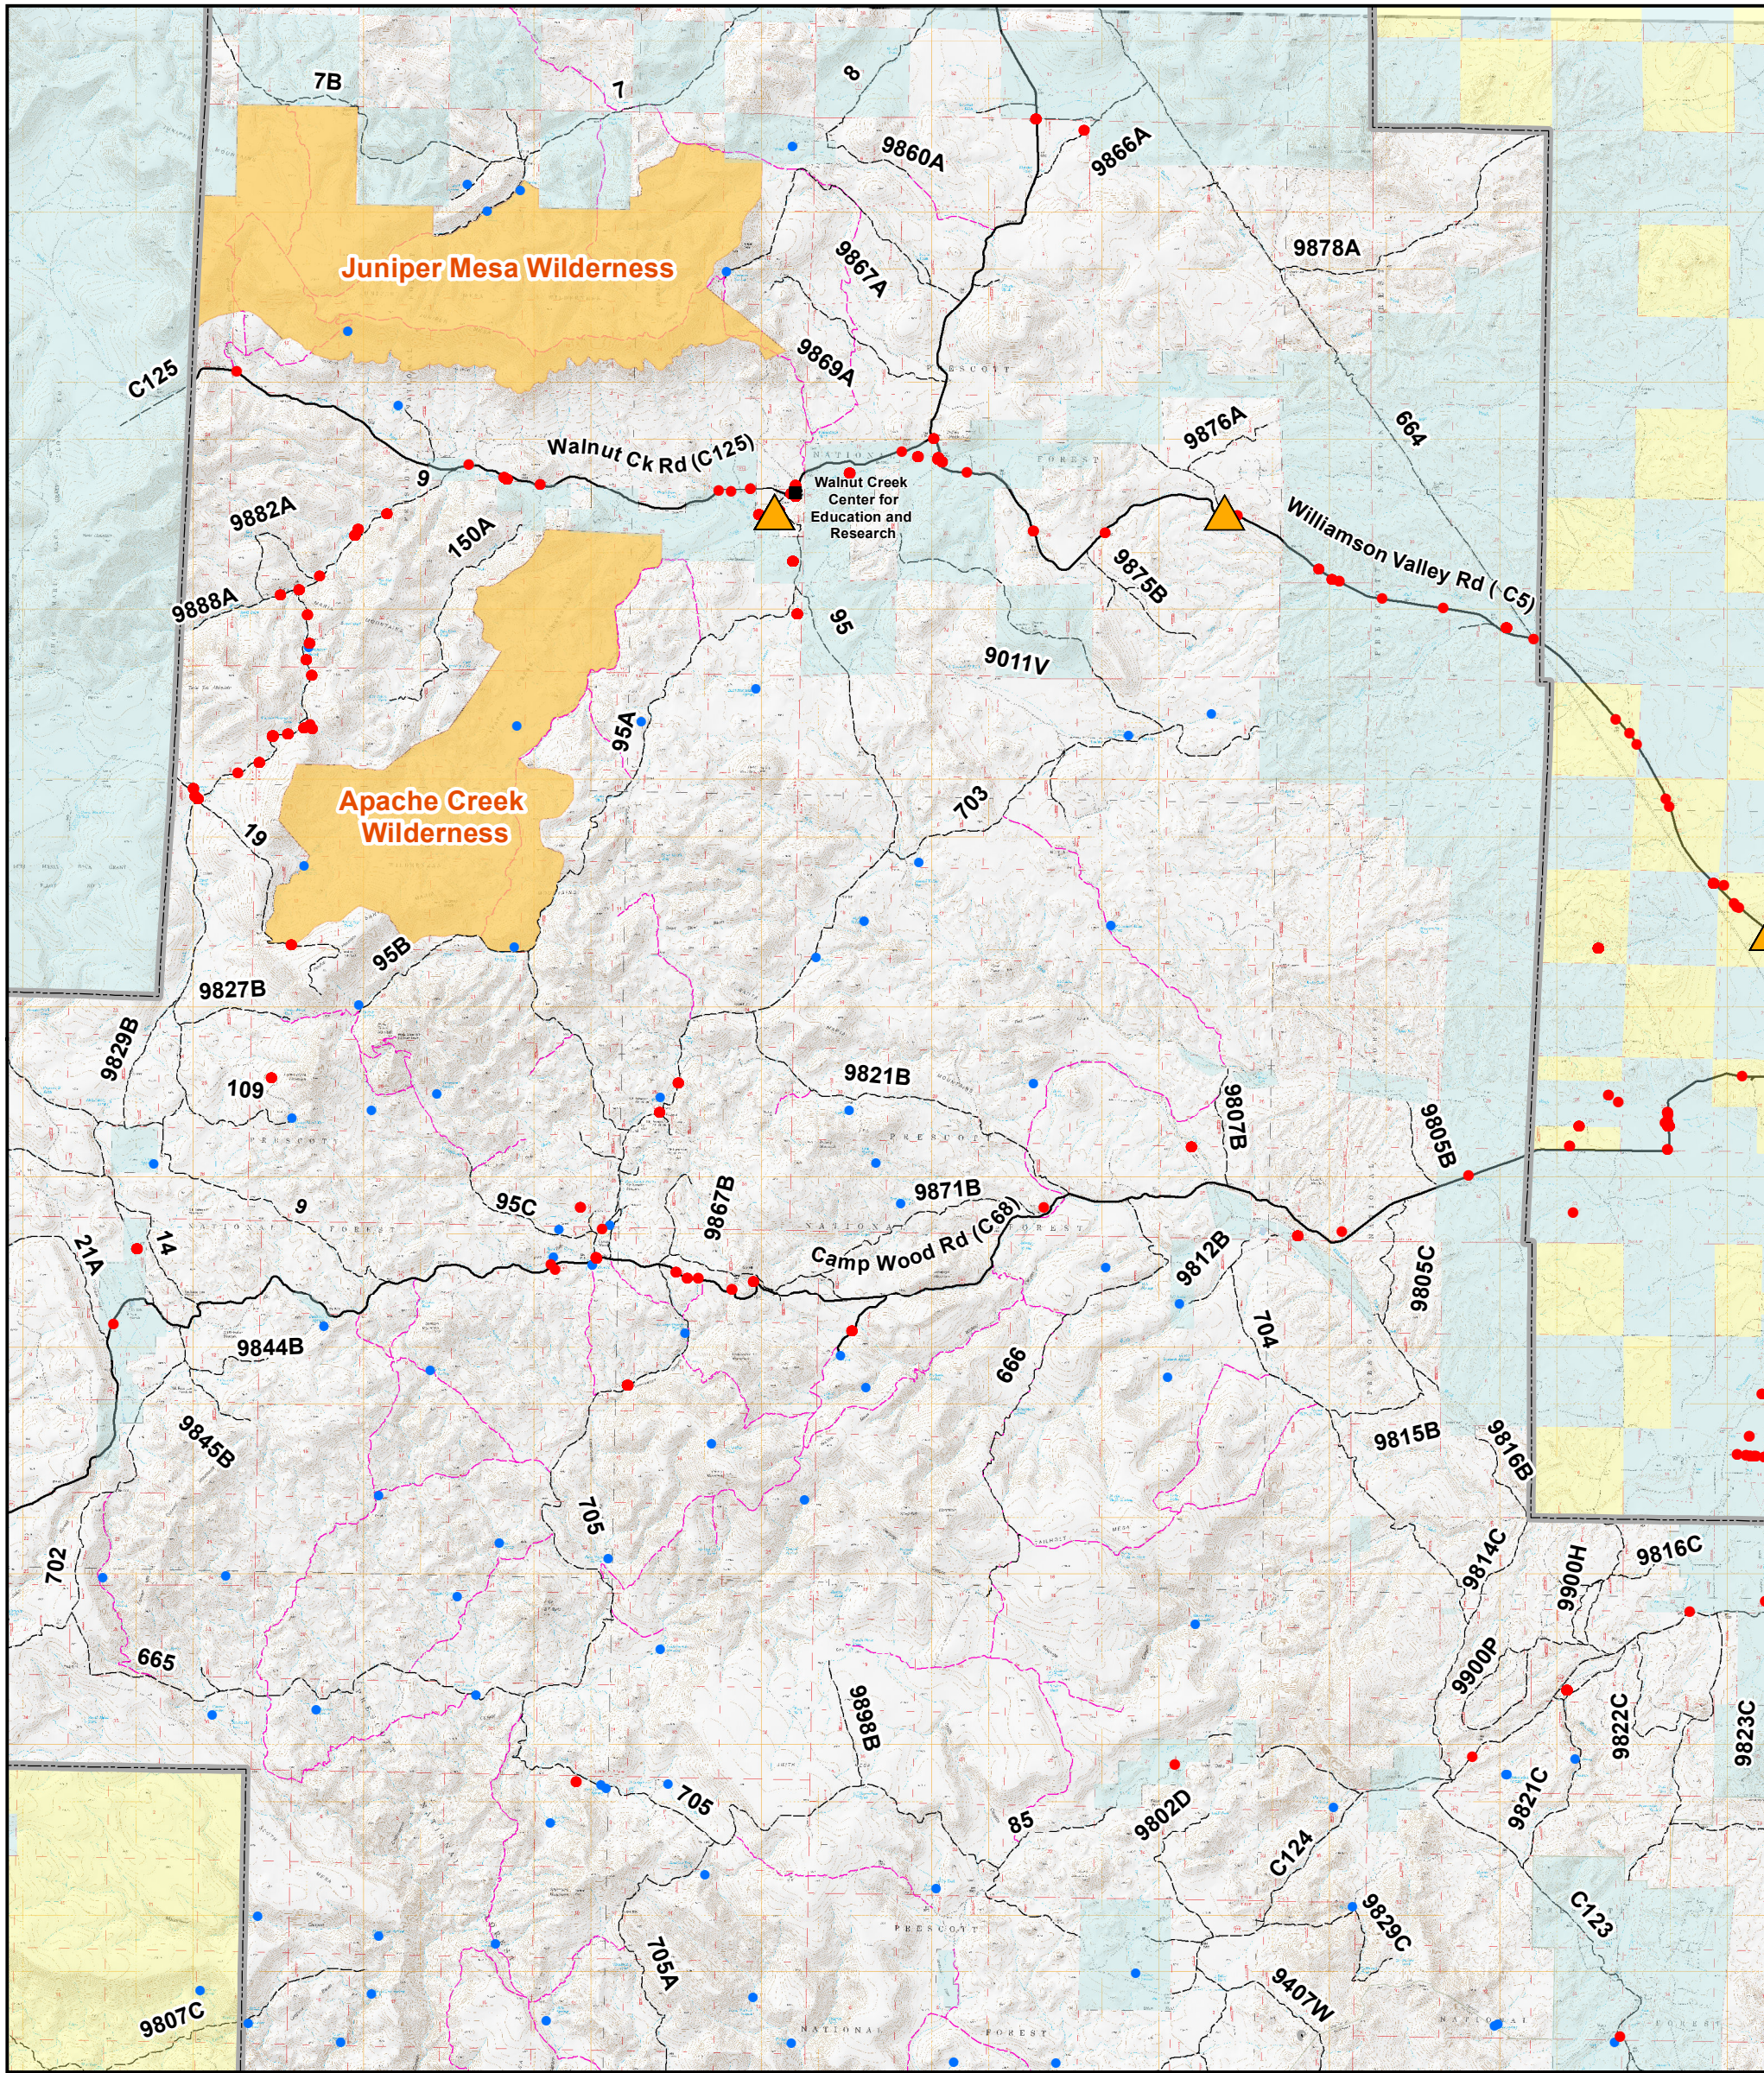

Arizona Field Ornithologists eBird Gaps Project Santa Maria Mountains (Yavapai County)

▲ eBird point shared with AZFO (July 2020 through May 2024)

● eBird point (data points from 1950 through May 2024)

● Spring

--- Road (dirt)

--- Trail

▭ Prescott National Forest

Private

State Trust

Wilderness Area

1:115,000

Map by Joe Crouse, Ecological Restoration Institute, Northern Arizona University. Revised 6/24/2024